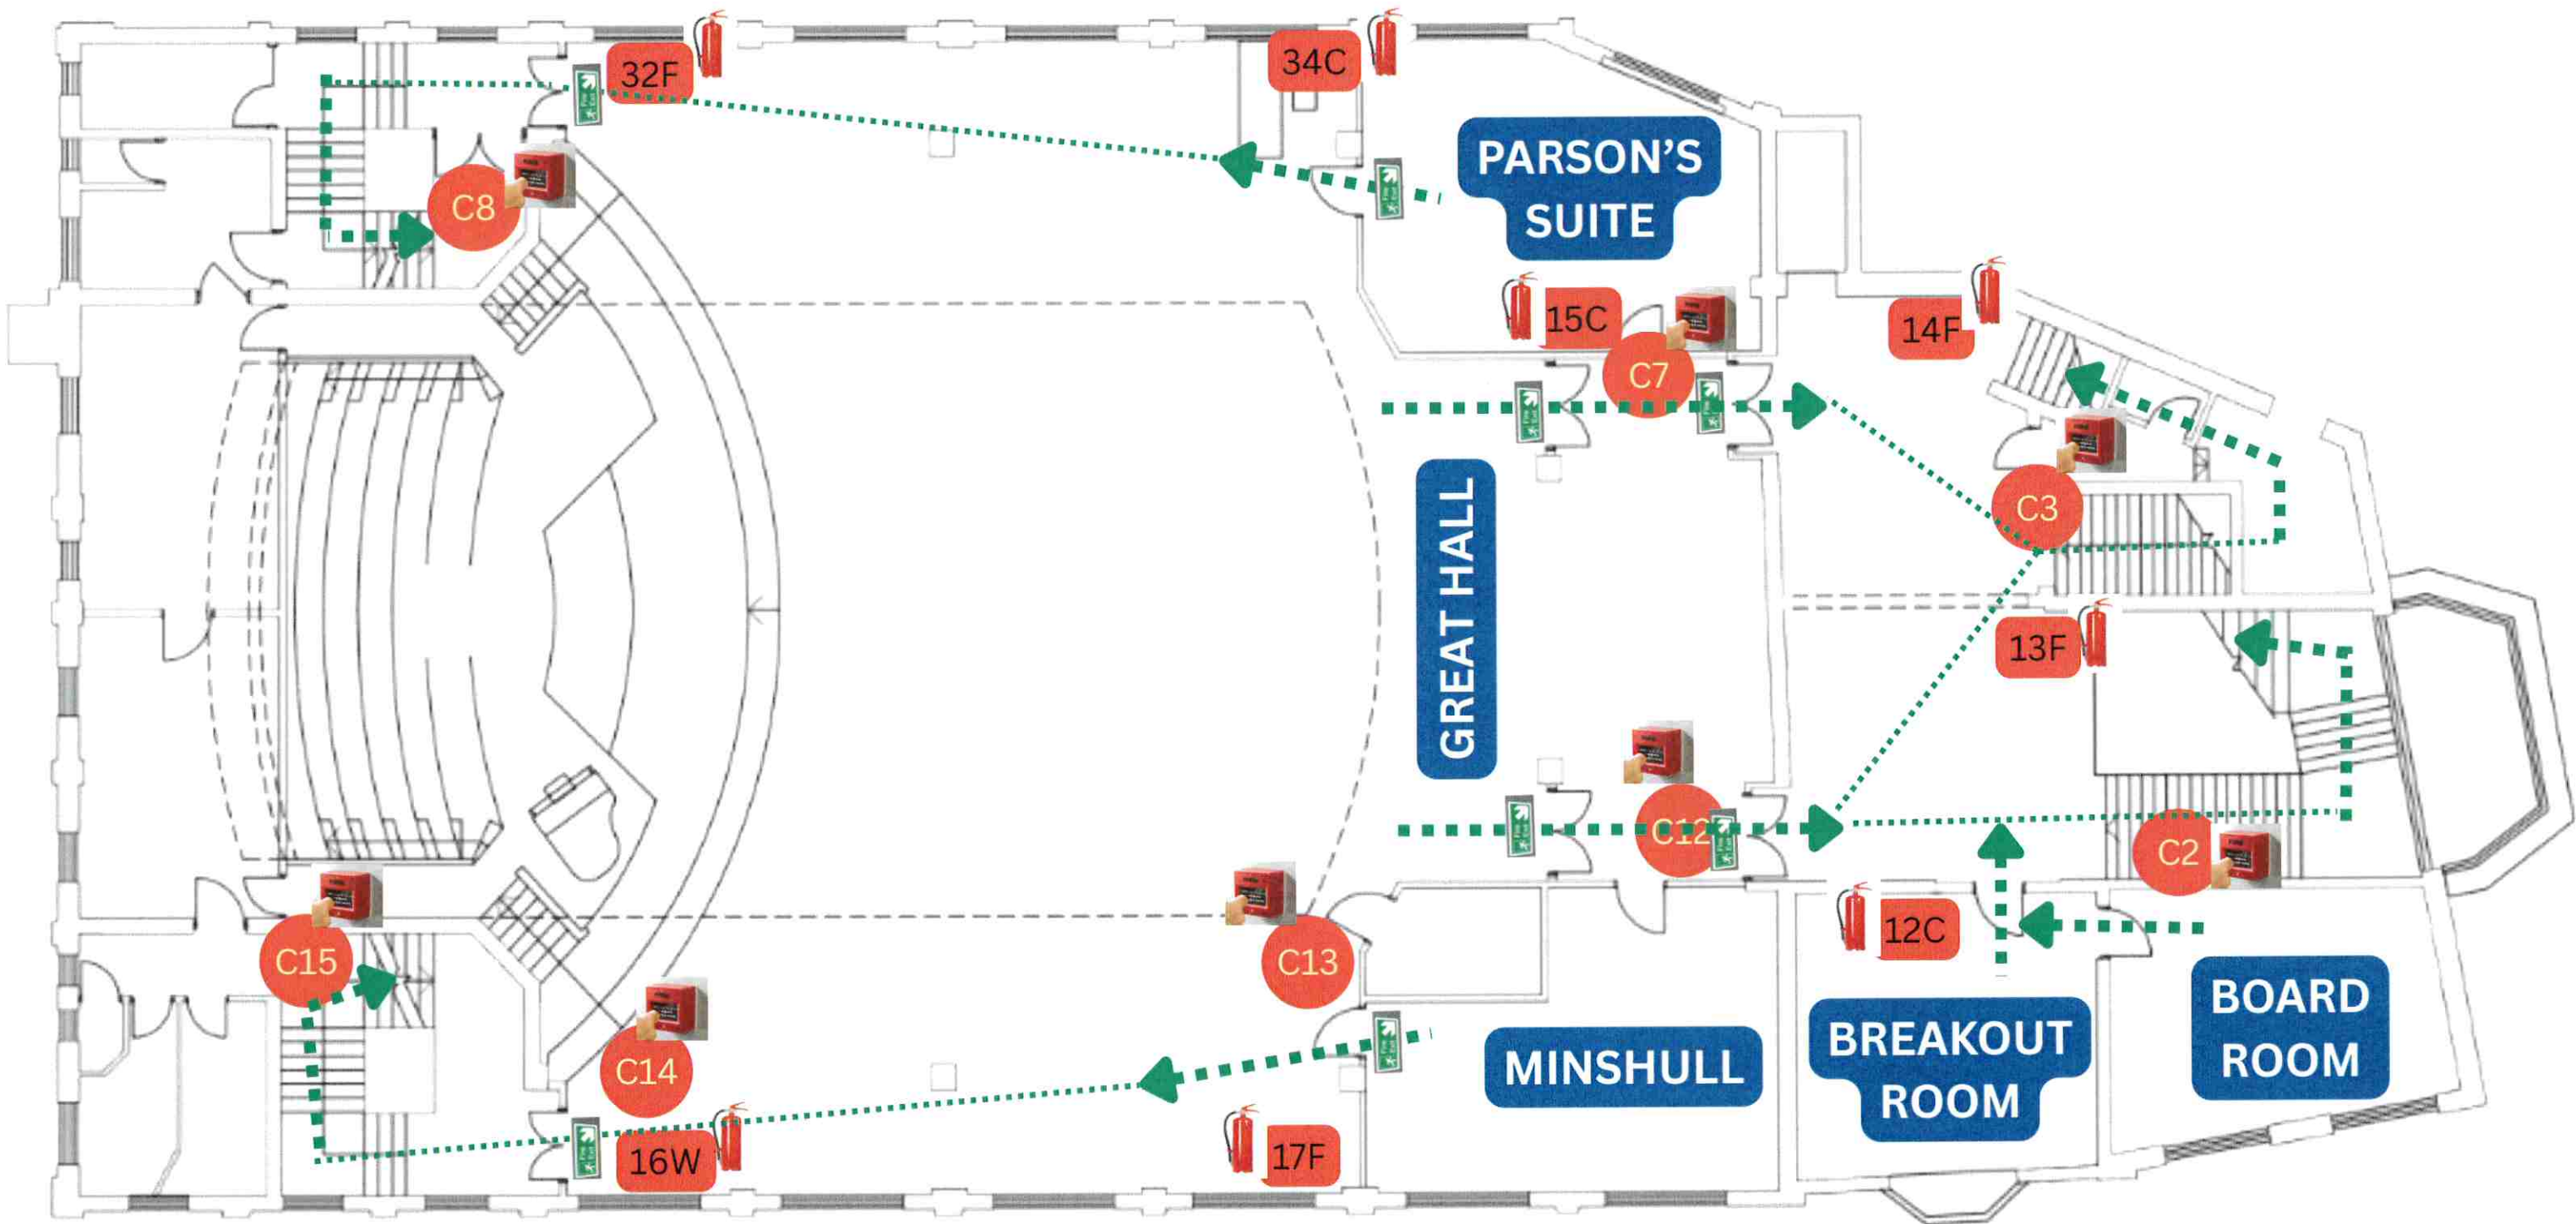

EMERGENCY EVACUATION PLAN - GROUND FLOOR

FIRE ALARM 

FIRE EXIT 

FIRE EXTINGUISHER 

(Non-emergency) NHS:111
 (Non-emergency) West Midlands Police: 101
 (Emergency) Police: 999

ASSEMBLY POINT

EMERGENCY EVACUATION PLAN - FIRST FLOOR

FIRE ALARM 

FIRE EXIT 

FIRE EXTINGUISHER 

(Non-emergency) NHS:111
 (Non-emergency) West Midlands Police: 101
 (Emergency) Police: 999

ASSEMBLY POINT

EMERGENCY EVACUATION PLAN - SECOND FLOOR

FIRE ALARM

FIRE EXIT