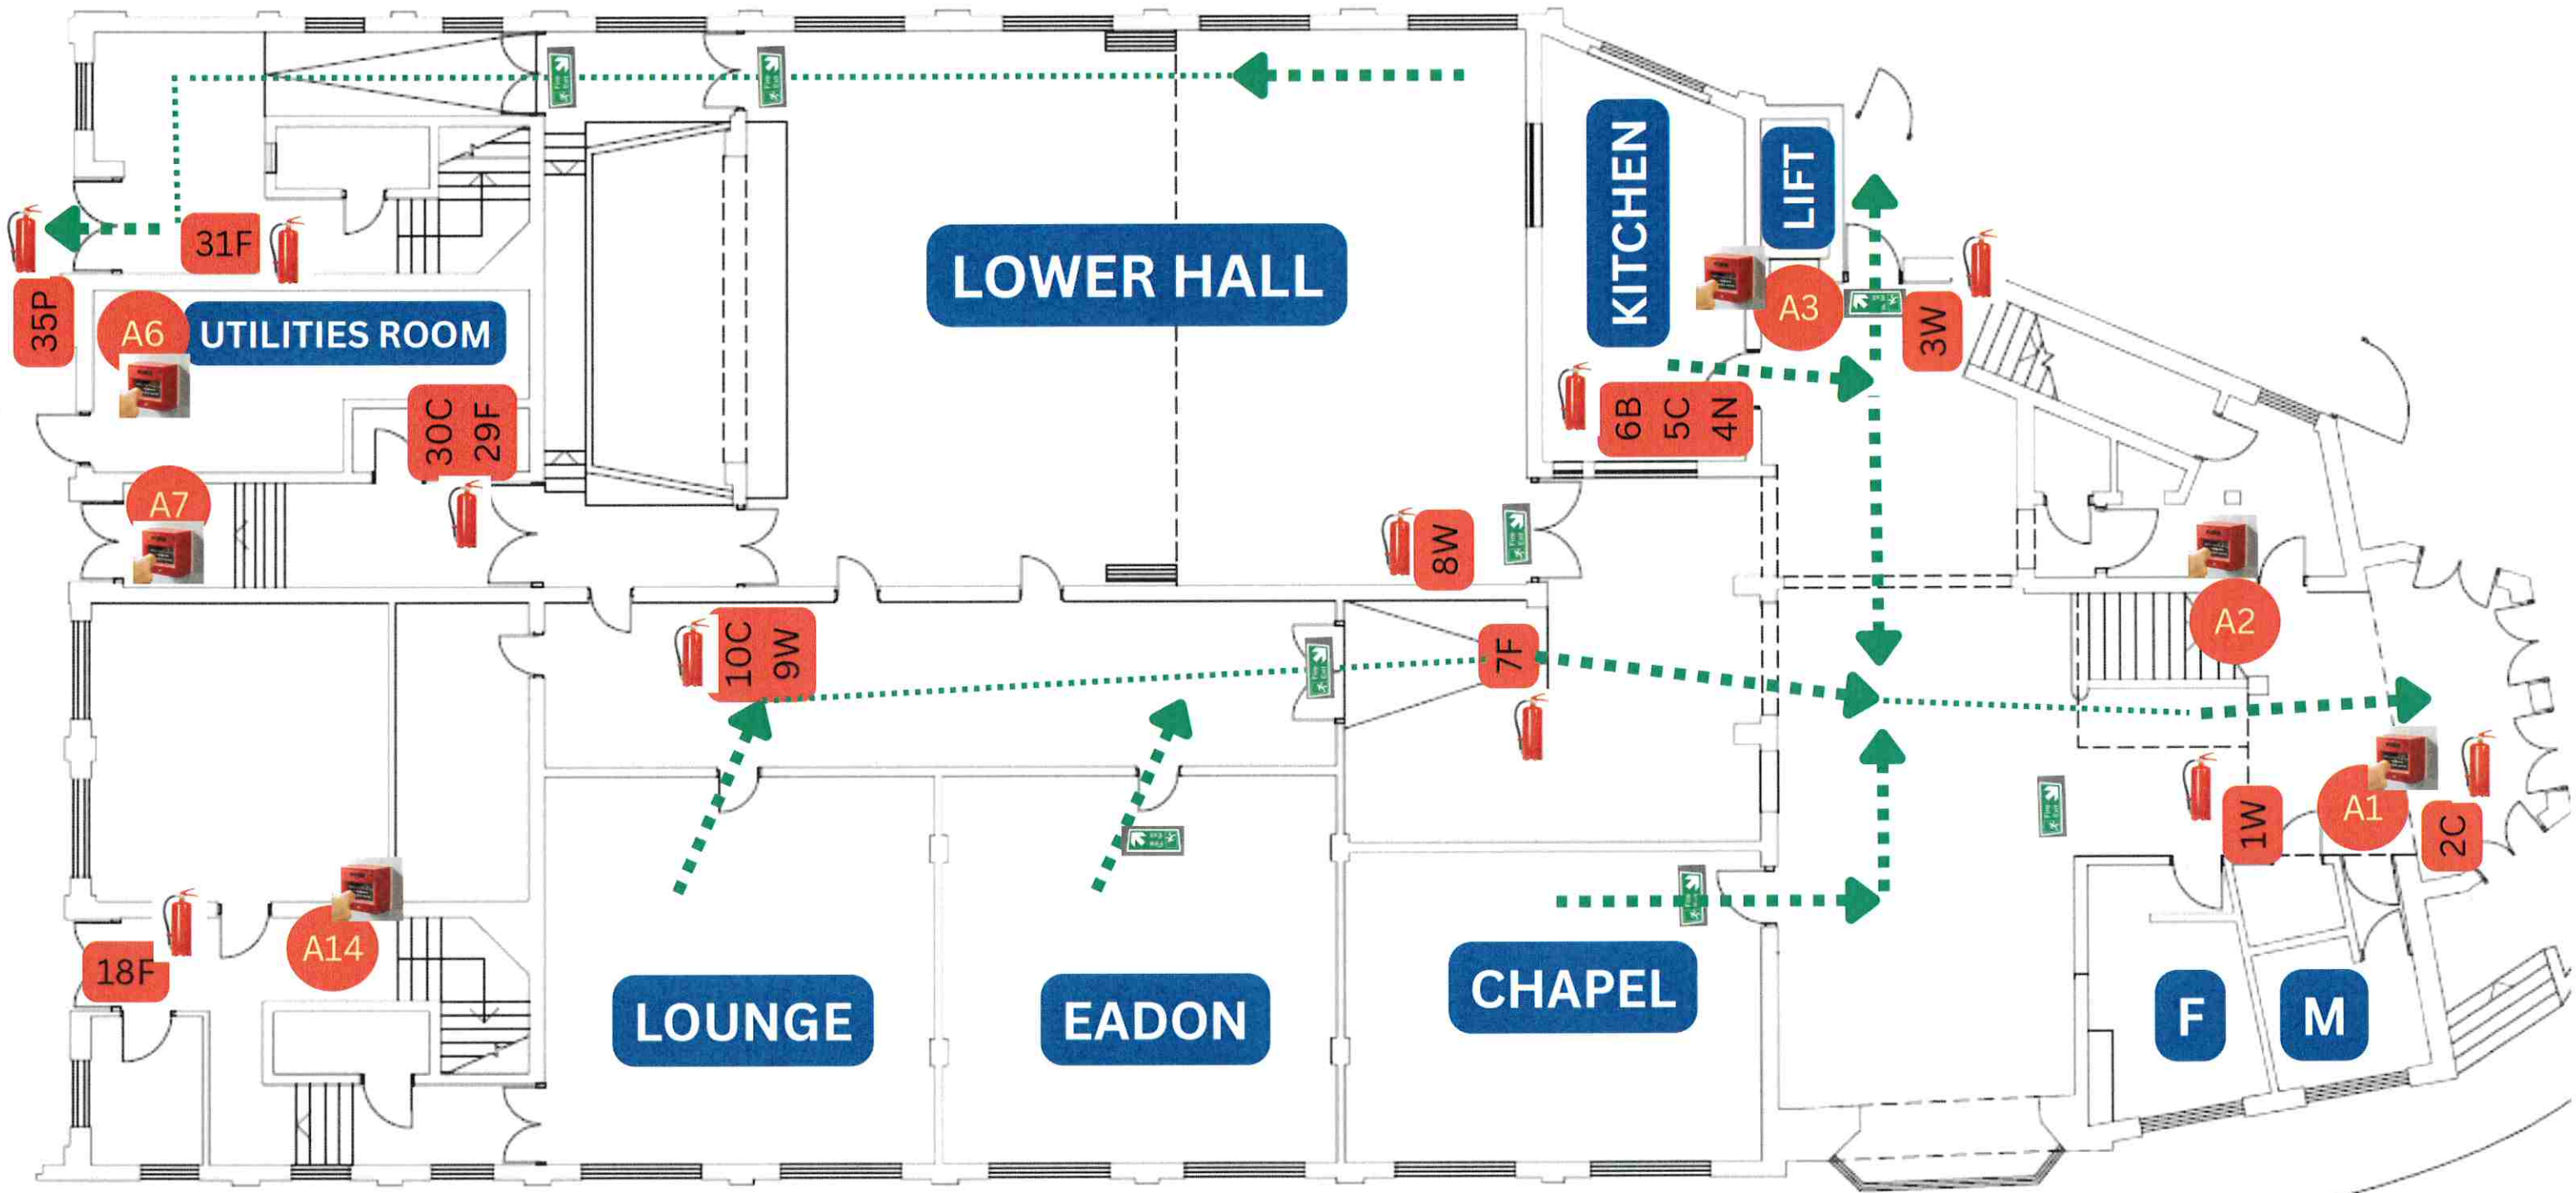

EMERGENCY EVACUATION PLAN - GROUND FLOOR

FIRE ALARM 

FIRE EXIT 

FIRE EXTINGUISHER 

(Non-emergency) NHS:111
 (Non-emergency) West Midlands Police: 101
 (Emergency) Police: 999

ASSEMBLY POINT

EMERGENCY EVACUATION PLAN - FIRST FLOOR

FIRE ALARM 

FIRE EXIT 

FIRE EXTINGUISHER 

(Non-emergency) NHS:111
 (Non-emergency) West Midlands Police: 101
 (Emergency) Police: 999

ASSEMBLY POINT

EMERGENCY EVACUATION PLAN - SECOND FLOOR

FIRE ALARM

FIRE EXIT