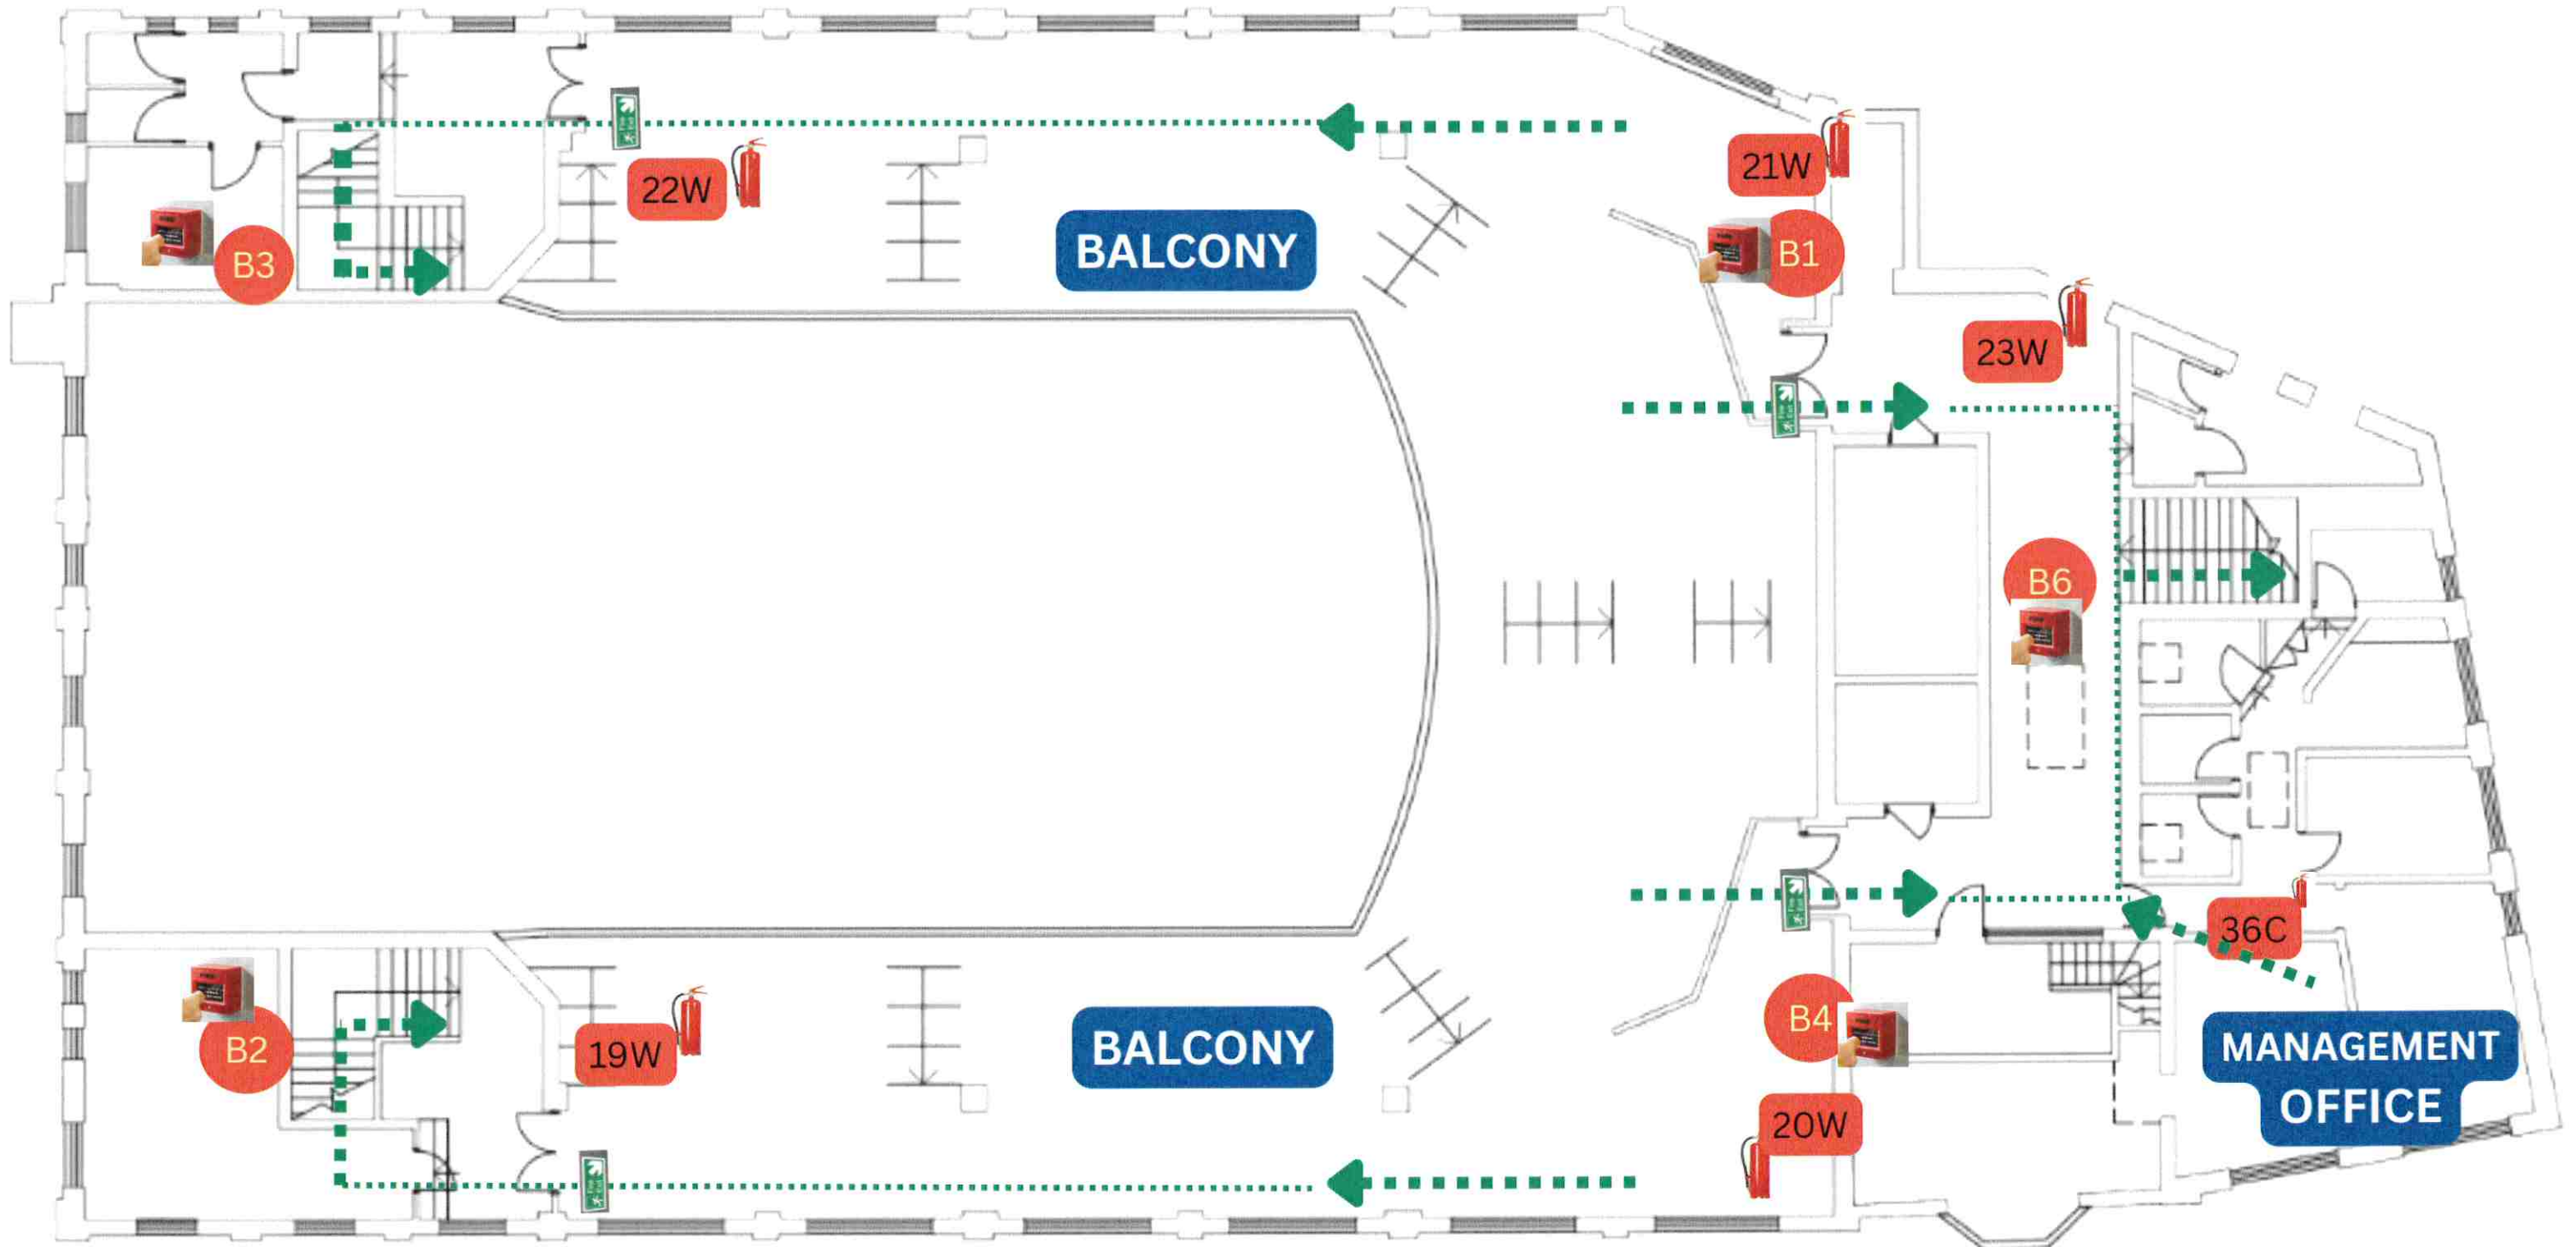

FIRE ALARM 

FIRE EXIT 

FIRE EXTINGUISHER 

(Non-emergency) NHS:111
 (Non-emergency) West Midlands Police: 101
 (Emergency) Police: 999

ASSEMBLY POINT

EMERGENCY EVACUATION PLAN - SECOND FLOOR

FIRE ALARM

FIRE EXIT